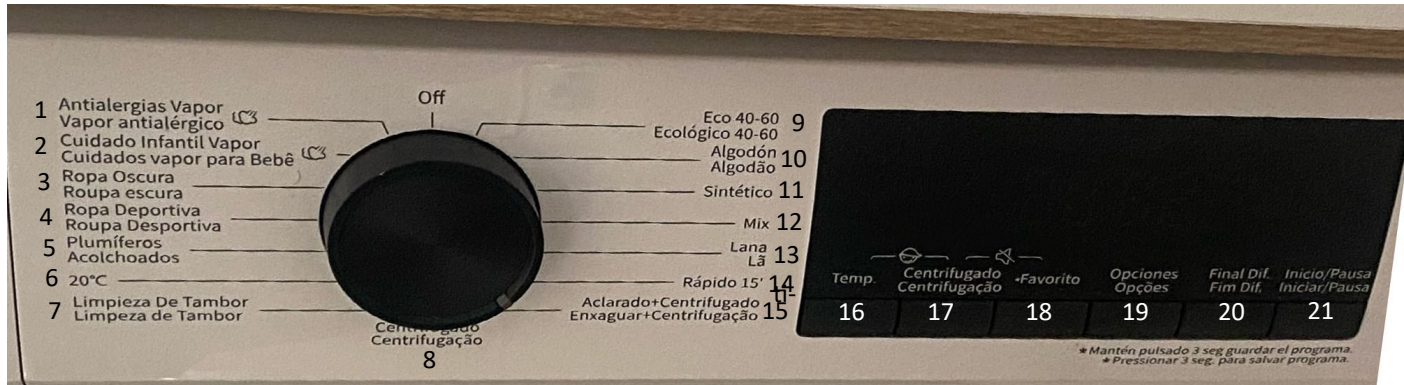

Washing Machine Instructions

1. Anti-allergy steam
2. Steam child care
3. Dark Clothes
4. Sportswear
5. Duvets
6. 20 degrees
7. Drum Cleaning
8. Spin

9. Eco 40-60 degrees
10. Cotton
11. Synthetic
12. Mix
13. Wool
14. 15 mins rapid wash
15. Spin Rinse

16. Temperature
17. Spin
18. Favorite
19. Options
20. Final Dif
21. Start / Pause